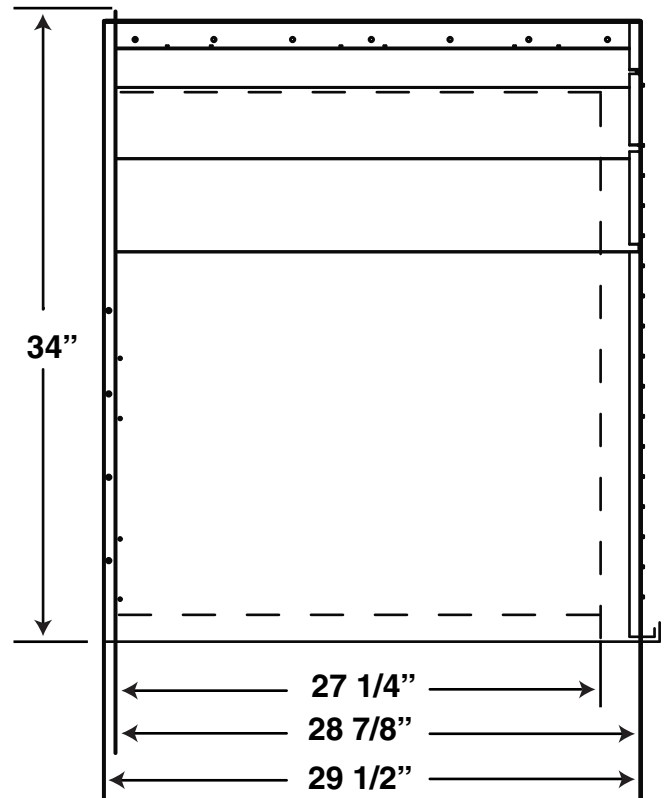

# Wood Nook

**24"** Round Top Wood Storage Nook

- Snap Lock Masonry
- Full Length Nailing Flanges

**Front**

**Side**

# Wood Nook

24" Round Top Wood Storage Nook

## Framing Dimensions

**NOTE:**

See Installation Instructions for Complete Information

"Product design, features and specifications are subject to change at any time. Refer to current product instructions prior to installation."