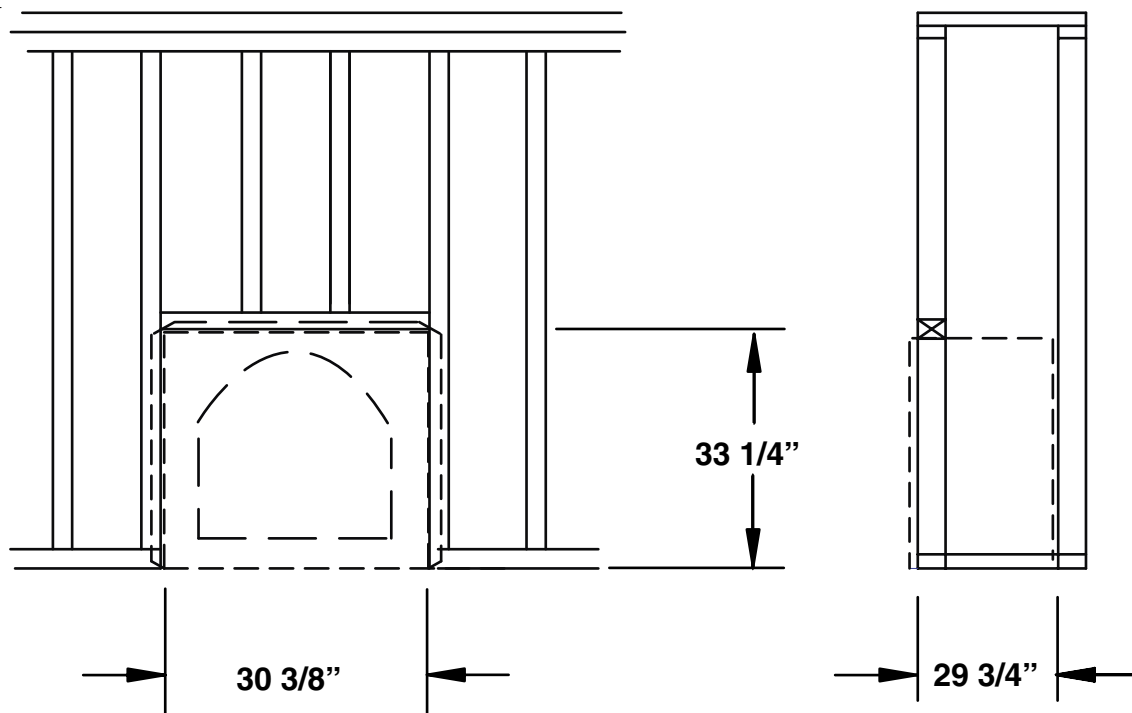

# Wood Nook

**24"** Round Top Wood Storage Nook

- Snap Lock Masonry
- Full Length Nailing Flanges

**Front**

**Side**

# Wood Nook

24" Round Top Wood Storage Nook

## Framing Dimensions

**NOTE:**

See Installation Instructions for Complete Information

"Product design, features and specifications are subject to change at any time. Refer to current product instructions prior to installation."