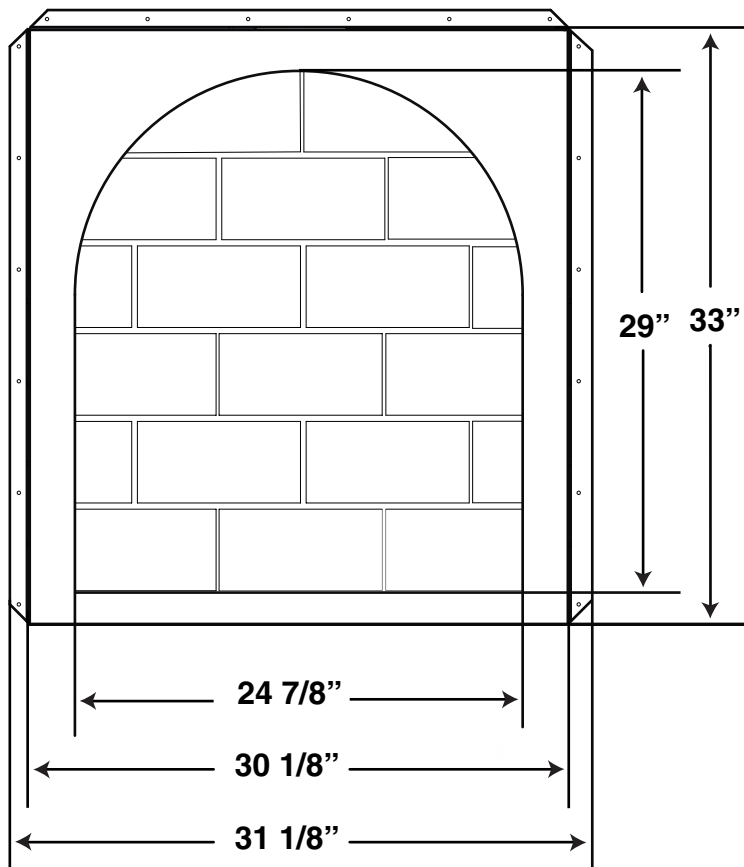

# Wood Nook

**24"** Round Top Wood Storage Nook

- Snap Lock Masonry
- Full Length Nailing Flanges

**Front**

**Side**

# Wood Nook

24" Round Top Wood Storage Nook